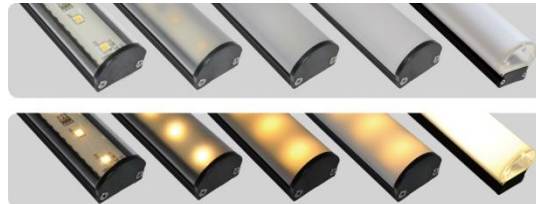

特點 Features \

日亞或台製 SMD LED · CRI 80 以上  
 鋁擠成型 · 陽極處理  
 抗 UV 光學擴散 PC 罩  
 LED 防水 Lens  
 逆向保護 · 過電流保護  
 支援最大輸出功率 : 30W  
 操作環境溫度 : 0°~50°C

Nichia SMD LED or LED made in Taiwan, CRI > 80  
 Extruded and Anodized Aluminum  
 UV Resisted & Optics Diffused PC cover  
 Waterproof LED Lens  
 Reverse Voltage Input & Over Current Protection  
 Support Max. Power: 30W  
 Operating temperature: 0°~50°C

配件 Accessories \

不銹鋼旋轉固定架  
 5 種 PC 罩可供選擇:  
 (透明/半霧/全霧/乳白)  
 平板型 PC 罩(透明、乳白)  
 內建電源盒

Stainless steel adjustable bracket  
 5 kinds of PC cover could be chosen:  
 (transparent/light-diffuse/heavy diffuse/ivory-white)  
 Flat shape PC cover (transparent、ivory-white)  
 LED driver available