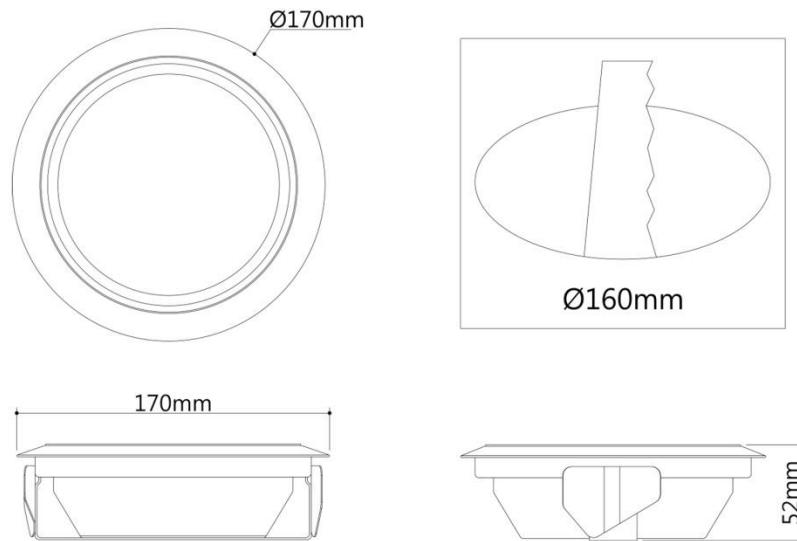

**LED DOWN LIGHT**  
**PLGDL-1 Series**

**特點 Features \**

Osram 高亮度 LED  
 鋁壓鑄燈具本體  
 外接恆定電流 LED 驅動器  
 泛光型霧面玻璃  
 固定尺寸: 155mm  
 光照角度 : 120 度

Osram High power LED  
 Die-casting Aluminum  
 External constant Current LED Driver  
 Diffusion glass  
 Recessed Opening: 155mm  
 View Angle: 120 degree

**外形尺寸 Product Dimensions \**

**產品規格 Product Selection Guide - (Ta=25°C) \**

P/N No.	Dimension (mm)	LED Quantity	Watt (W)	Voltage (V)	Color
PLGDL-1-S20/10	Ø170X52	0.5WX20	12	AC100~230V	CW/NW/WW